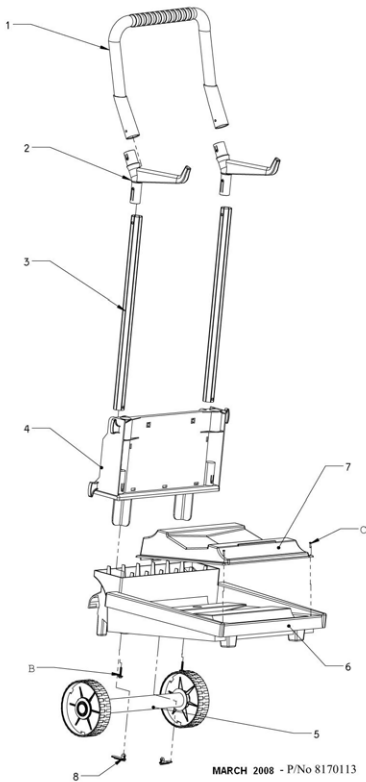

#24 (wheel assy for dyn-double bearin)

#29 (bottom lid assy db & support)

November 2005 - P/No 8170064

#30 (cartridge kit f orion.moby.db314)

MARCH 2008-8170119

#31 (caddy db)

MARCH 2008 - P/No 8170113

Rainbow Pool Products