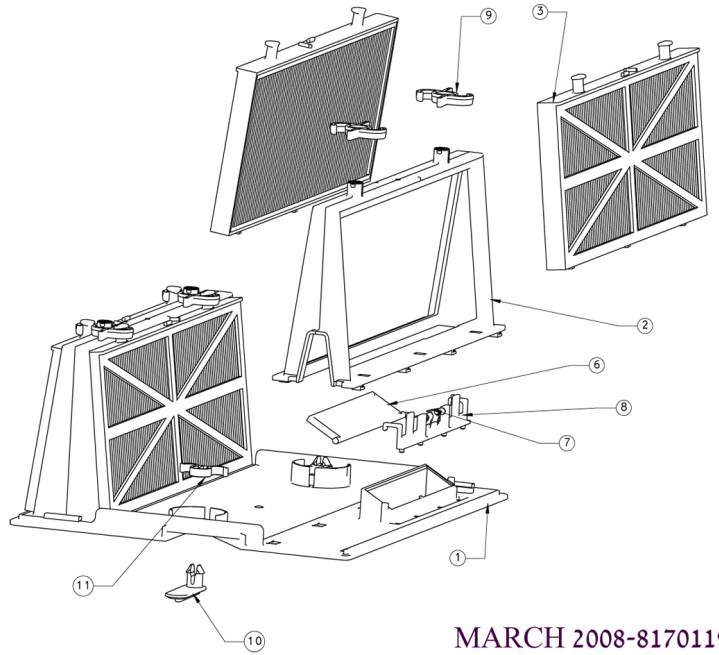

#24 (wheel assy for dyn-double bearin)

#29 (bottom lid assy db & support)

November 2005 - P/No 8170064

#30 (cartridge kit f orion.moby.db314)

MARCH 2008-8170119

#31 (caddy db)

MARCH 2008 - P/No 8170113

Rainbow Pool Products