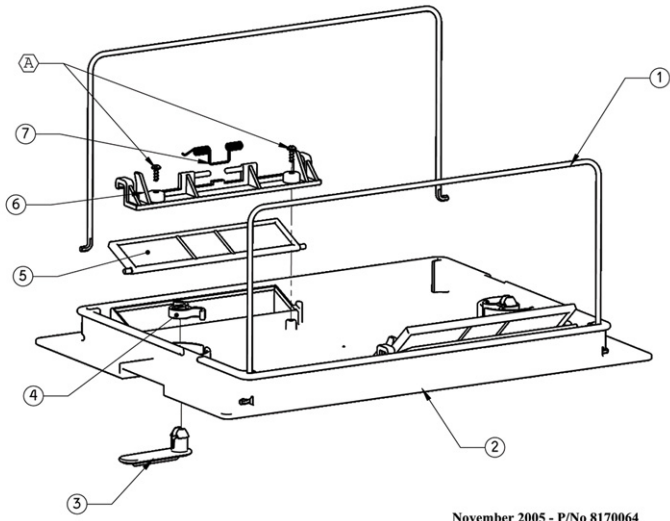

#29 (bottom lid assy db & support)

November 2005 - P/No 8170064