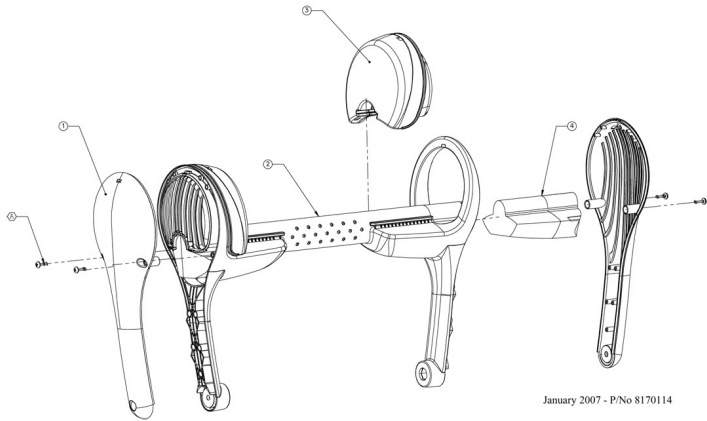

#01 (handle assy yellow)

January 2007 - P/No 8170114