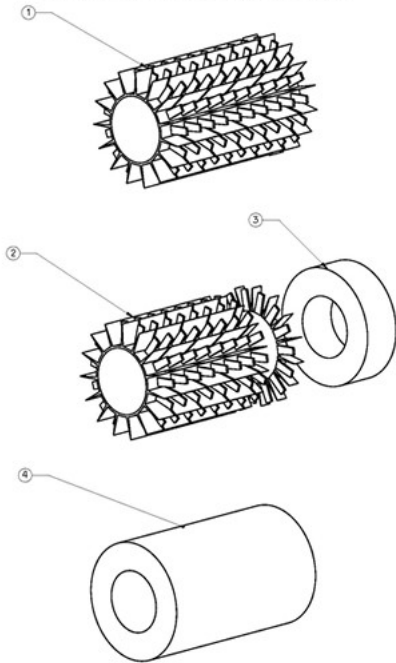

#01 (handle assy yellow)

January 2007 - P/No 8170114

#12 (retrofit for cable conn.-3 pin)

September 2004 - 8170051

#23 (brushes dol.dynamic-catalog kit)

Dynamic brush options diagram

January 05 P/No 8170054