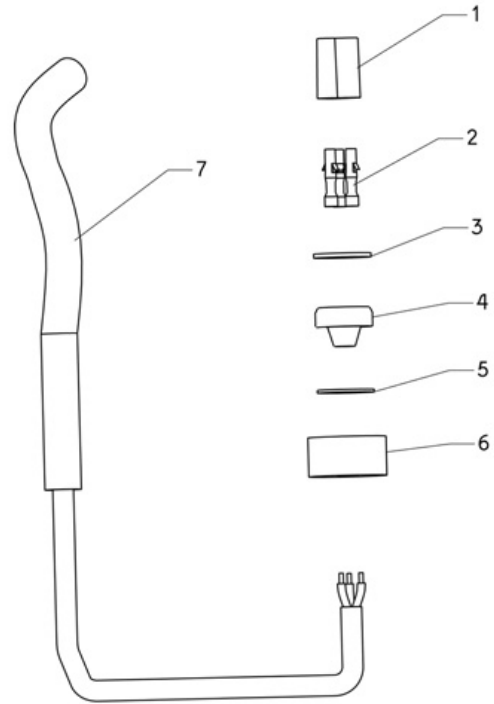

#12 (retrofit for cable conn.-3 pin)

September 2004 - 8170051